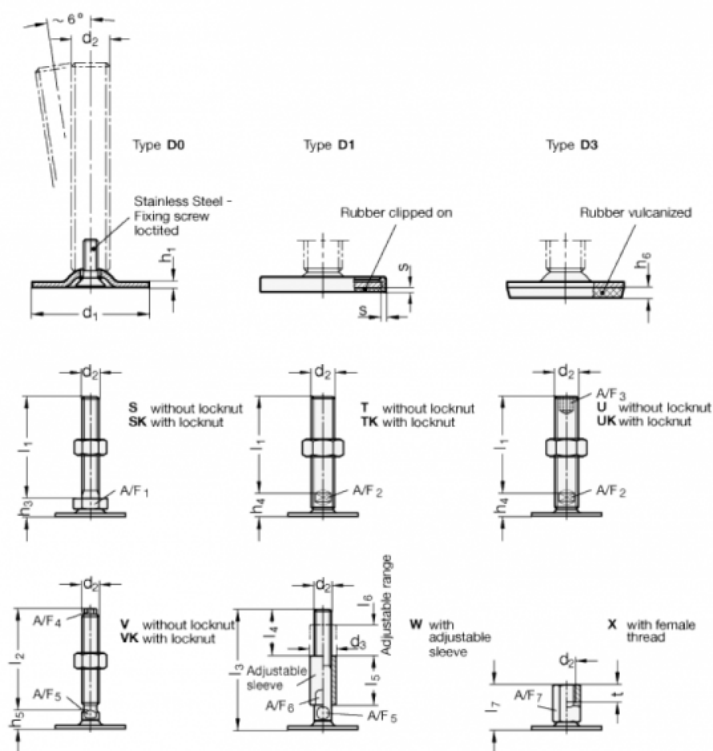

Article number: 204180M863D3SK
 Description: E+G levelling foot
 GN 41-80-M8-63-D3-SK
 Note: SK With nut, External hexagon at the bottom

Measures

A/F1 = 17
 d1 = 80
 d2 = M8
 h1 = 3
 h3 = 11
 h6 = 5
 l1 = 63
 s =